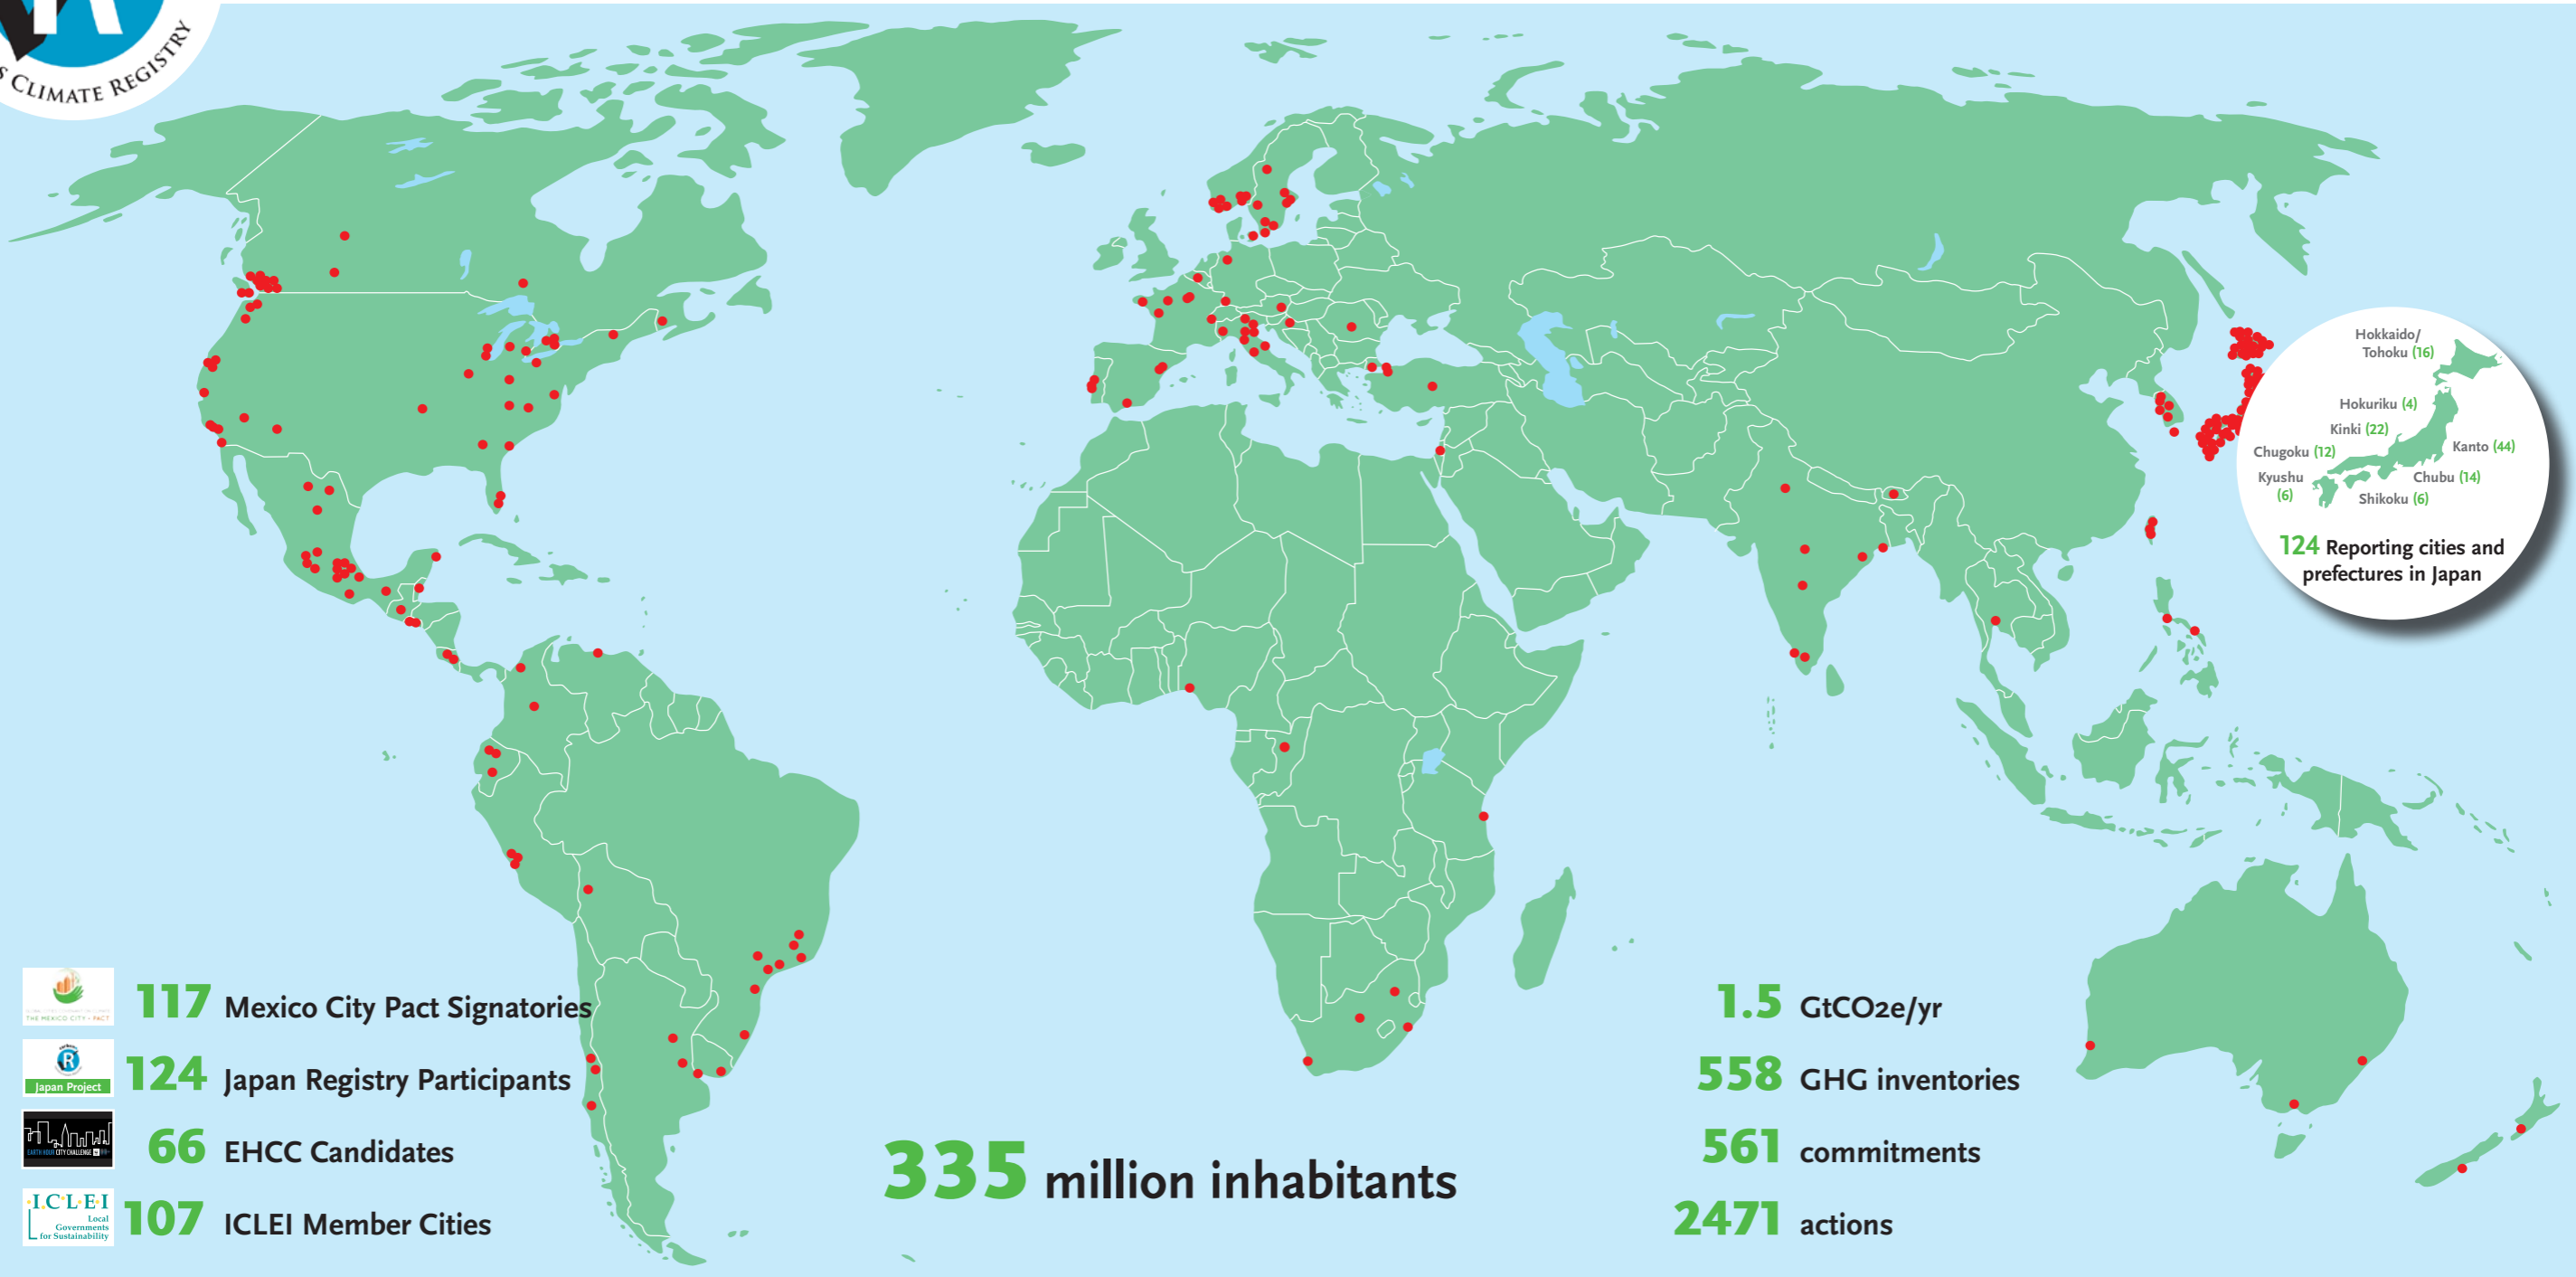

The world's largest global database of local climate action

www.citiesclimaterestry.org

302 cCCR Reporting Cities listed in alphabetical order (Non-verified data reported as of 15 March 2013)

- Adachi City
- Aguascalientes Municipality
- Aichi Prefecture
- Akashi City
- Akita Prefecture
- Almada
- Amami City
- Amuwo Odofin Local Government
- Anyang
- Aomori City
- Aomori Prefecture
- Arendal
- Asahikawa City
- Atlanta
- Atsugi Shiyakusyo
- Bangkok
- Barcelona
- Barcelona Metro Area Authority
- Belmopan
- Belo Horizonte
- Bhubaneswar
- Bogota
- Brest Metropole
- Broward County
- Bruxelles
- Buenos Aires
- Burlington, VT
- Burnsville
- Calgary
- Cape Town
- Caracas
- Chaclacayo
- Chancay
- Charlestone
- Chiba Prefecture
- Chicago
- Chigasaki City
- Chihuahua
- Chiyoda City
- Chuo City
- City of Antioch
- City of Asheville
- City of Beaverton
- City of Chula Vista
- City of Cincinnati
- City of Colwood
- City of Edmonton
- City of Fredericton
- City of Grand Rapids
- City of Greater Sudbury
- City of Hakodate
- City of Hawthorne
- City of Kawasaki
- City of Kita
- City of Kristianstad
- City of Las Vegas
- City of Ligao
- City of Martinez
- City of Nagoya
- City of North Little Rock
- City of North Vancouver
- City of Okazaki
- City of Paris
- City of Richmond, Virginia
- City of Rome
- City of San Francisco
- City of Sapporo
- City of Shimonoeki
- City of Southfield
- City of Stockholm
- City of Surrey
- City of Tucson
- City of Uppsala
- City of Vancouver
- City of Vaxjo
- City of Venice
- City of Victoria
- City of Yokohama
- Cleveland, OH
- Coimbatore
- Comune di Forli
- Comune di Villa di Serio
- Contagem
- Copenhagen
- Corporation of Cochin
- Cozumel Island
- Cuatro Cienegas
- Cuenca
- Curitiba
- Dar es Salaam
- Delta
- Diadema
- District of West Vancouver
- Dobong-gu
- Doetlingen
- Durban
- Edogawa City
- Ehime Prefectural Government
- Evanston
- Flagstaff
- Florence municipality
- Freiburg
- Fuji City
- Fujinomiya City
- Fujisawa City
- Fukui Prefectural Government
- Funabashi City
- Gifu Prefecture
- Graz
- Greater Hyderabad Municipal Corporation
- Greater Vancouver Regional District
- Grenoble
- Guadalajara
- Guatemala City
- Gunma Prefectural Government
- Hamamatsu City
- Hamilton
- Haninge Municipality
- Himeji City
- Hirakata City
- Hiroshima City
- Hiroshima Prefectural Government
- Hokkaido Government
- Hokuto City
- Hyogo Prefecture
- Iida City
- Ishikawa Prefectural Government
- Istanbul Metropol. Municipality
- Itabashi city
- Jaipur
- Jeju Special Self-Governing Province
- Jerusalem
- Johannesburg
- Kadikoy Municipality
- Kagawa Prefectural Government
- Kakogawa City
- Kanagawa Prefectural Government
- Kaohsiung City Government
- Kasumigaura City
- Kawagoe City
- Kawaguchi City
- Kitakyushu City
- Kitamoto City
- Knoxville
- Kobe City
- Kochi Prefectural Government
- Kochi-konan City
- Kofu City
- Komoro City
- Koprivnica
- Koriyama City
- Koto City
- Kristiansand
- Kumamoto City
- Kurashiki City
- Kushiro City
- Kyoto City
- Kyoto Prefecture
- La Paz
- Lake Macquarie
- Lautaro
- Lima
- Lisbon
- Lorenskog
- Los Angeles
- Maebashi City
- Malaga
- Malmö
- Matsuyama City
- Meguro City
- Melbourne
- Mellac
- Metropolitan District of Quito
- Mexico City
- Miami
- Mie Prefectural Government
- Minato City
- Mito City
- Miyagi Prefectural Government
- Miyazaki City
- Miyoshi City
- Monteria
- Municipality of Ancona
- Nagahama City
- Nagareyama City
- Nagasaki Prefecture
- Nagpur
- Nakano City
- Nantes Metropole
- Nashville
- Naucalpan
- Nerima City
- Neveshir
- New Delhi
- New Taipei City
- Nihonmatsu City
- Niigata City
- Niigata Prefecture
- Nishinomiya
- Oakland, CA
- Oaxaca
- Odawara City
- Oeiras
- Oita Prefecture
- Okayama City
- Orleans
- Osaka Prefectural Government
- Osan
- Oslo
- Ota City
- Otsu City
- Palmerston North City Council
- Pichincha
- Pitesti
- Plaine Commune
- Porto Alegre
- Province of Siene
- Province of Torino
- Puebla
- Quezon City Government
- Quilpue
- Region of Waterloo
- Ringerike
- Rio de Janeiro
- Saffle municipality
- Sagamihara City
- Saitama City
- Saitama Prefectural Government
- Sakai City
- San Carlos
- San Cristobal de las Casas
- San Jose
- San Rafael de Heredia
- San Salvador
- Sandnes
- Santa Ana
- Santa Fe de la Vera Cruz
- Santiago Metro Area
- Santiago Municipality
- Sao Carlos
- Sao Paulo
- Seattle
- Sendai City
- Seongbuk-gu Seoul
- Seoul metropolitan government
- Setagaya City
- Settsu City
- Shibuya City
- Shiga Prefecture
- Shimane Prefecture
- Shimokawa Town
- Shinjuku City
- Shizuoka City
- Shizuoka Prefecture
- Sierra Mojada
- Sol Plaatje
- Stavanger
- Subacio
- Suita City
- Sumida City
- Suwon
- Tacoma
- taipei
- Taito City
- Takarazuka City
- Takatsuki City
- Tecalitlan
- The District of Maple Ridge
- The Municipality of Östersund
- Thimphu
- Tlaxcopec de Benito Juarez
- Tlalnepantla de Baz
- Tokorozawa City
- Tokushima City
- Tokyo Metr. Gov.
- Toluca
- Tottori City
- Tottori Prefecture
- Toyama City
- Toyama Prefecture
- Toyonaka City
- Tsukuba City
- Ube City
- University City
- Utsunomiya City
- Villa de Zaachila
- Wakayama Prefect.
- Wanju
- Wellington
- Xalapa
- Yalova
- Yamagata Prefecture
- Yamaguchi City
- Yamaguchi Prefecture
- Yamanashi Prefecture
- Yamanashi Government
- Yao City
- Yokosuka City
- Yurecuaro